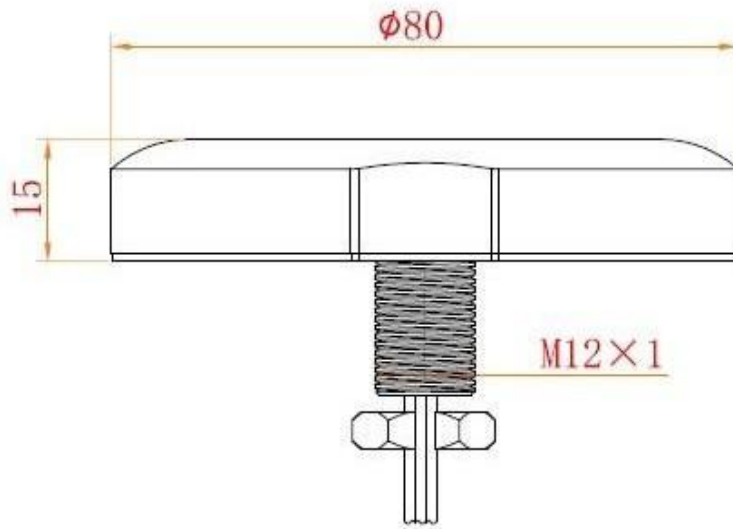

3.Drawing

Units:
mm